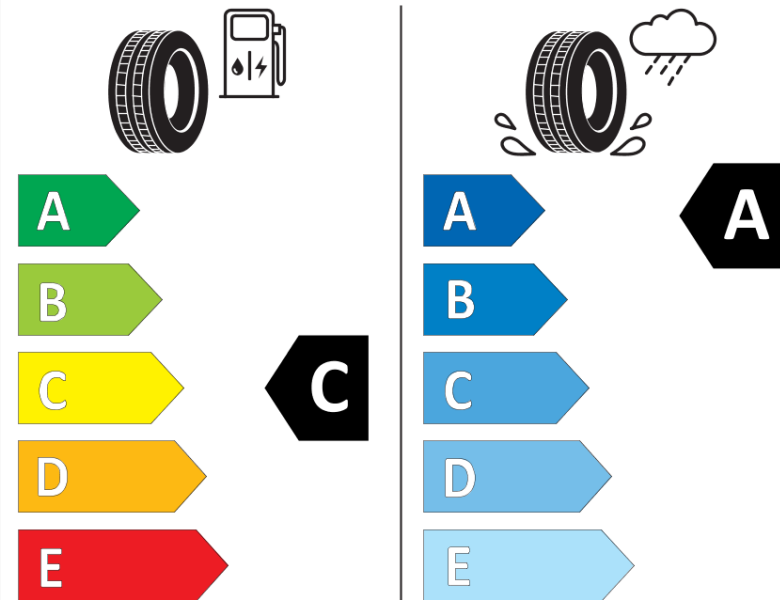

Product Information Sheet

Delegated Regulation (EU) 2020/740

Supplier name or trademark	MICHELIN
Commercial name or trade designation	PRIMACY 3
Tyre type identifier	886965
Tyre size designation	225/45R17
Load-capacity index	91
Speed category symbol	W
Fuel efficiency class	C
Wet grip class	A
External rolling noise class	B
External rolling noise value	69
Severe snow tyre	No
Ice tyre	No
Date of start of production	26/10
Date of end of production	
Load version	SL
Additional information	225/45 R17 91W TL PRIMACY 3 GRNX MI

More information on tyre labels and details is available under: <https://www.kia.com/eu/tyre-labels> (Link)

ENERG

MICHELIN

886965

225/45R17 91 W

C1

2020/740