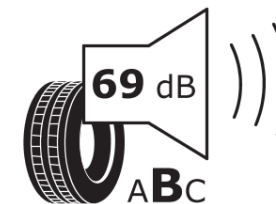

Product Information Sheet

Delegated Regulation (EU) 2020/740

Supplier name or trademark	MICHELIN
Commercial name or trade designation	PRIMACY 3
Tyre type identifier	886965
Tyre size designation	225/45R17
Load-capacity index	91
Speed category symbol	W
Fuel efficiency class	C
Wet grip class	A
External rolling noise class	B
External rolling noise value	69
Severe snow tyre	No
Ice tyre	No
Date of start of production	26/10
Date of end of production	
Load version	SL
Additional information	225/45 R17 91W TL PRIMACY 3 GRNX MI

More information on tyre labels and details is available under: <https://www.kia.com/eu/tyre-labels> (Link)

ENERG

MICHELIN

886965

225/45R17 91 W

C1

2020/740